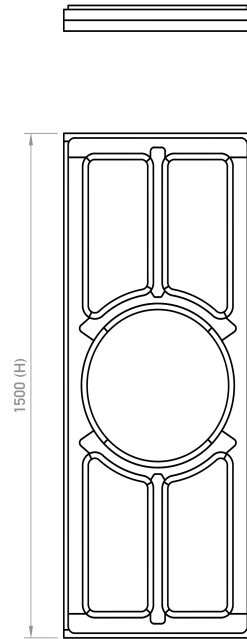

FRONT VIEW

BACK VIEW

\*ALL DIMENSIONS IN MILLIMETERS

## J\_W01\_S - JOBURG WINDOW 01 SINGLE

### AVAILABLE SIZES

1500(L) x 600(W) x 76(H)mm